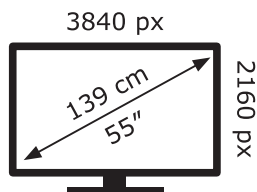

**ENERG** ⚡

**LG Electronics**

OLED55A23LA

**72** kWh/1000h

ABCDEF**G**

**138** kWh/1000h

2019/2013